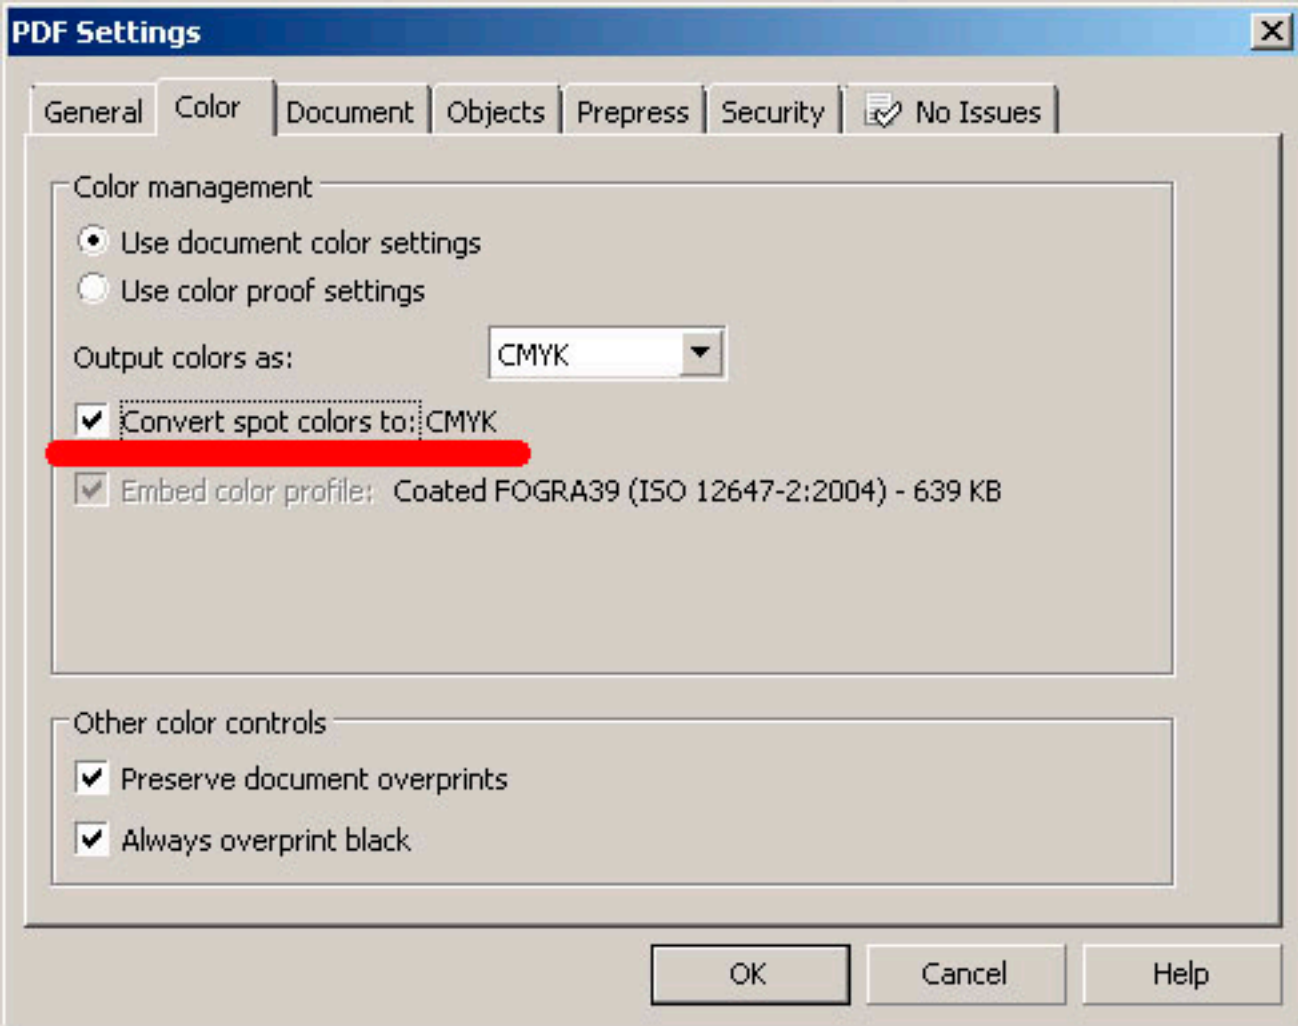

 Convert spot colors to: CMYK Embed color profile: Coated FOGRA39 (ISO 12647-2:2004) - 639 KB

Other color controls

- Preserve document overprints
- Always overprint black

OK

Cancel

Help

Управление цветом.

Управление цветом.